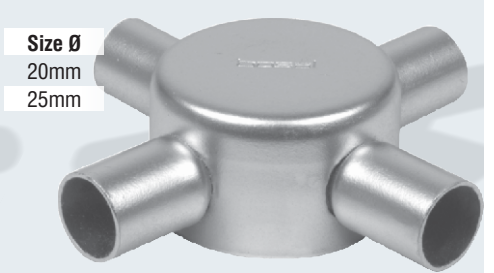

bosai

GALVANISED ELECTRICAL CONDUIT SYSTEM

LOCFIT

Straight Conduit

Standard Length:
4000mm

GALV. PLAIN END

Size Ø
20mm
25mm
32mm

Size Ø
40mm
50mm

Conduit Box - 1 Way Side Entry

Size Ø
20mm
25mm

Conduit Box - 2 Way Through

Size Ø
20mm
25mm

Conduit Box - 2 Way Angle

Size Ø
20mm
25mm

Conduit Box - 3 Way Side Entry

Size Ø
20mm
25mm

Conduit Box - 4 Way Side Entry

Size Ø
20mm
25mm

Conduit Box Loop-in 4 Outlets

Size Ø
20mm

90° Solid Bend

Size Ø
20mm
25mm
32mm

Size Ø
40mm
50mm

Solid Coupling

Threaded Dome Cover

Size Ø
20mm
25mm

Lock Nuts

Size Ø
20mm
25mm
32mm
40mm
50mm

Galv. Strap Saddle

Size Ø
20mm
25mm
32mm
40mm
50mm

Pipe Benders

Size Ø
20mm
25mm