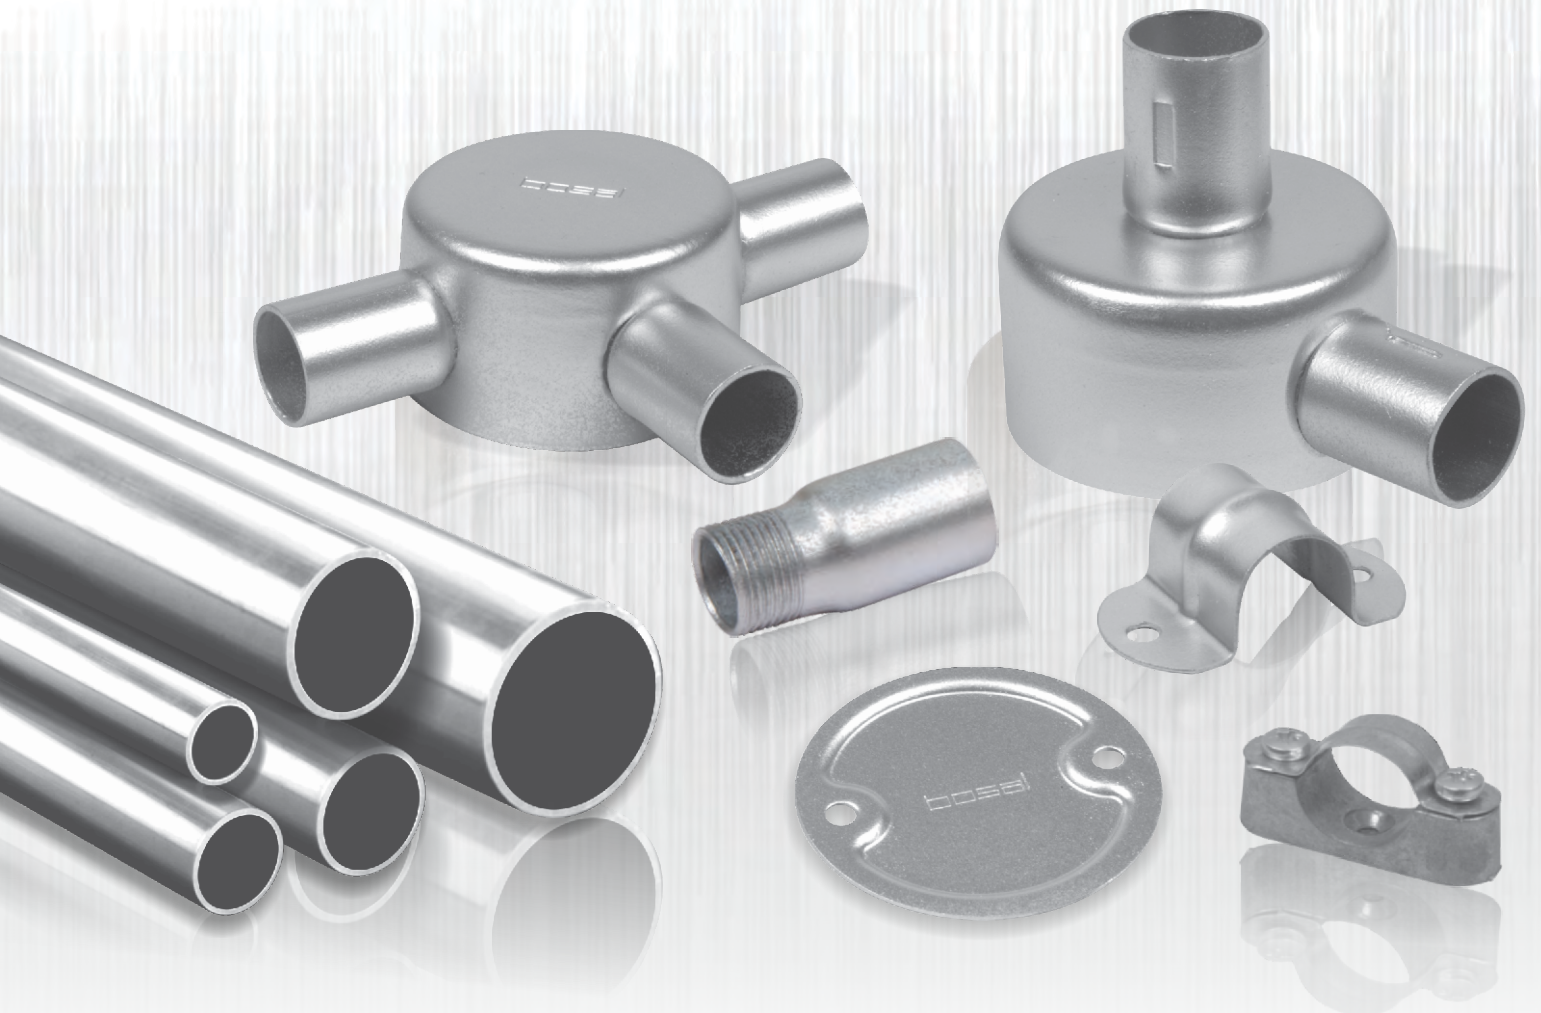

bosai

GALVANISED ELECTRICAL CONDUIT SYSTEM

LOCFIT

Straight Conduit

Standard Length:
4000mm

GALV. PLAIN END

Size Ø
20mm
25mm
32mm

Size Ø
40mm
50mm

Conduit Box - 1 Way Side Entry

Size Ø
20mm
25mm

Conduit Box - 2 Way Through

Size Ø
20mm
25mm

Conduit Box - 2 Way Angle

Size Ø
20mm
25mm

Conduit Box - 3 Way Side Entry

Size Ø
20mm
25mm

Conduit Box - 4 Way Side Entry

Size Ø
20mm
25mm

Conduit Box Loop-in 4 Outlets

Size Ø
20mm

90° Solid Bend

Size Ø
20mm
25mm
32mm

Size Ø
40mm
50mm

Solid Coupling

Rubber Lid Gasket

Size Ø
Std

Rubber Washers

Size Ø
20mm
25mm

Hospital Saddle (H/Duty)

Size Ø
20mm
25mm
32mm
40mm
50mm

Hospital Saddle (L/Duty)

Size Ø
20mm
25mm
32mm
40mm
50mm