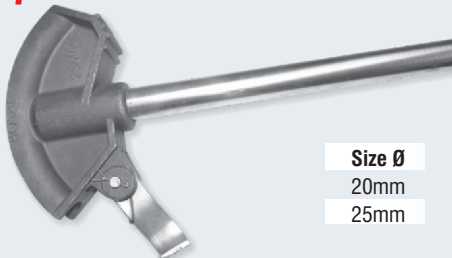

Size Ø
20mm
25mm
32mm

Size Ø
40mm
50mm

Conduit Box Lid

Size Ø
Std

Male Adaptors

Size Ø
20mm
25mm
32mm
40mm
50mm

Female Adaptors

Size Ø
20mm
25mm
32mm
40mm
50mm

Threaded Dome Cover

Size Ø
20mm
25mm

Lock Nuts

Size Ø
20mm
25mm
32mm
40mm
50mm

Galv. Strap Saddle

Size Ø
20mm
25mm
32mm
40mm
50mm

Pipe Benders

Size Ø
20mm
25mm

Rubber Lid Gasket

Size Ø
Std

Rubber Washers

Size Ø
20mm
25mm

Hospital Saddle (H/Duty)

Size Ø
20mm
25mm
32mm
40mm
50mm

Hospital Saddle (L/Duty)

Size Ø
20mm
25mm
32mm
40mm
50mm