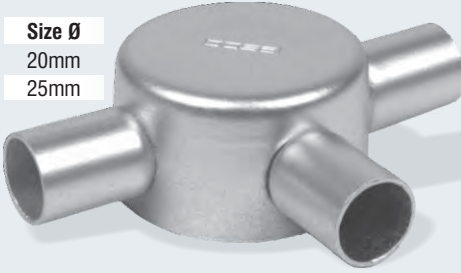

bosai

GALVANISED ELECTRICAL CONDUIT SYSTEM

LOCFIT

Straight Conduit

Standard Length:
4000mm

GALV. PLAIN END

Size Ø
20mm
25mm
32mm

Size Ø
40mm
50mm

Conduit Box - 1 Way Side Entry

Size Ø
20mm
25mm

Conduit Box - 2 Way Through

Size Ø
20mm
25mm

Conduit Box - 2 Way Angle

Size Ø
20mm
25mm

Conduit Box - 3 Way Side Entry

Size Ø
20mm
25mm

Conduit Box - 4 Way Side Entry

Size Ø
20mm
25mm

Conduit Box Loop-in 4 Outlets

Size Ø
20mm

90° Solid Bend

Size Ø
20mm
25mm
32mm

Size Ø
40mm
50mm

Solid Coupling

Threaded Dome Cover

Size Ø
20mm
25mm

Lock Nuts

Size Ø
20mm
25mm
32mm
40mm
50mm

Galv. Strap Saddle

Size Ø
20mm
25mm
32mm
40mm
50mm

Pipe Benders

Size Ø
20mm
25mm